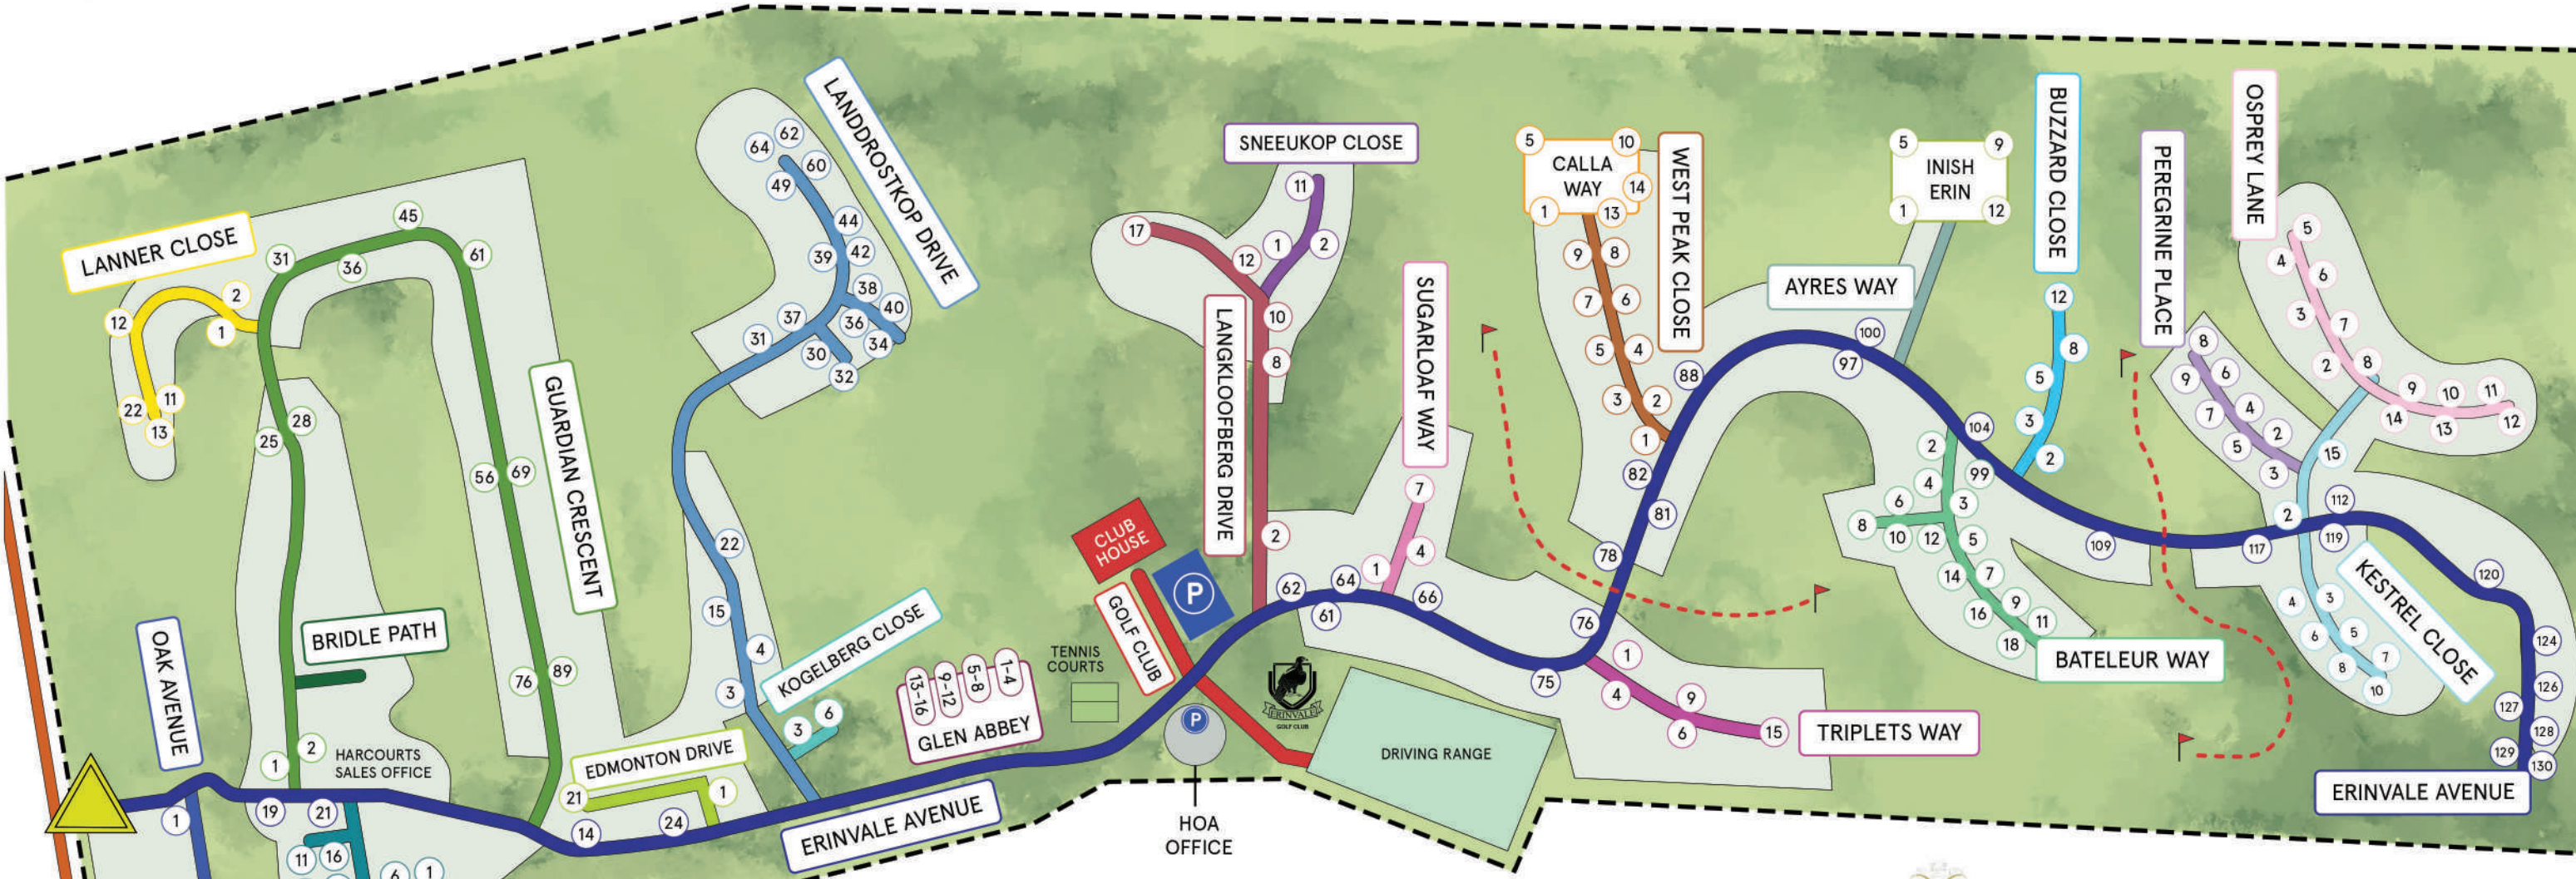

## Road Map

--- PERIMETER FENCE

- - - GOLF COURSE TRAIL

ENTRANCE

PARKING BAYS

### A-Z STREET/COMPLEX NAMES

- |               |                  |                   |                     |                  |                 |
|---------------|------------------|-------------------|---------------------|------------------|-----------------|
| AYRES WAY     | EDMONTON DRIVE   | GOLF CLUB         | KOGELBERG CLOSE     | LOURENSFORD ROAD | SNEEKOP CLOSE   |
| BATELEUR WAY  | ERIN OAKS        | GUARDIAN CRESCENT | LANDDROSTKOP DRIVE  | OAK AVENUE       | SUGARLOAF WAY   |
| BRIDLE PATH   | ERINVALLE AVENUE | INISH ERIN        | LANGKLOOFBERG DRIVE | OSPREY LANE      | TRIPLETS WAY    |
| BUZZARD CLOSE | GLEN ABBEY       | KESTREL CLOSE     | LANNER CLOSE        | PEREGRINE PLACE  | WEST PEAK CLOSE |
| CALLA WAY     |                  |                   |                     |                  |                 |